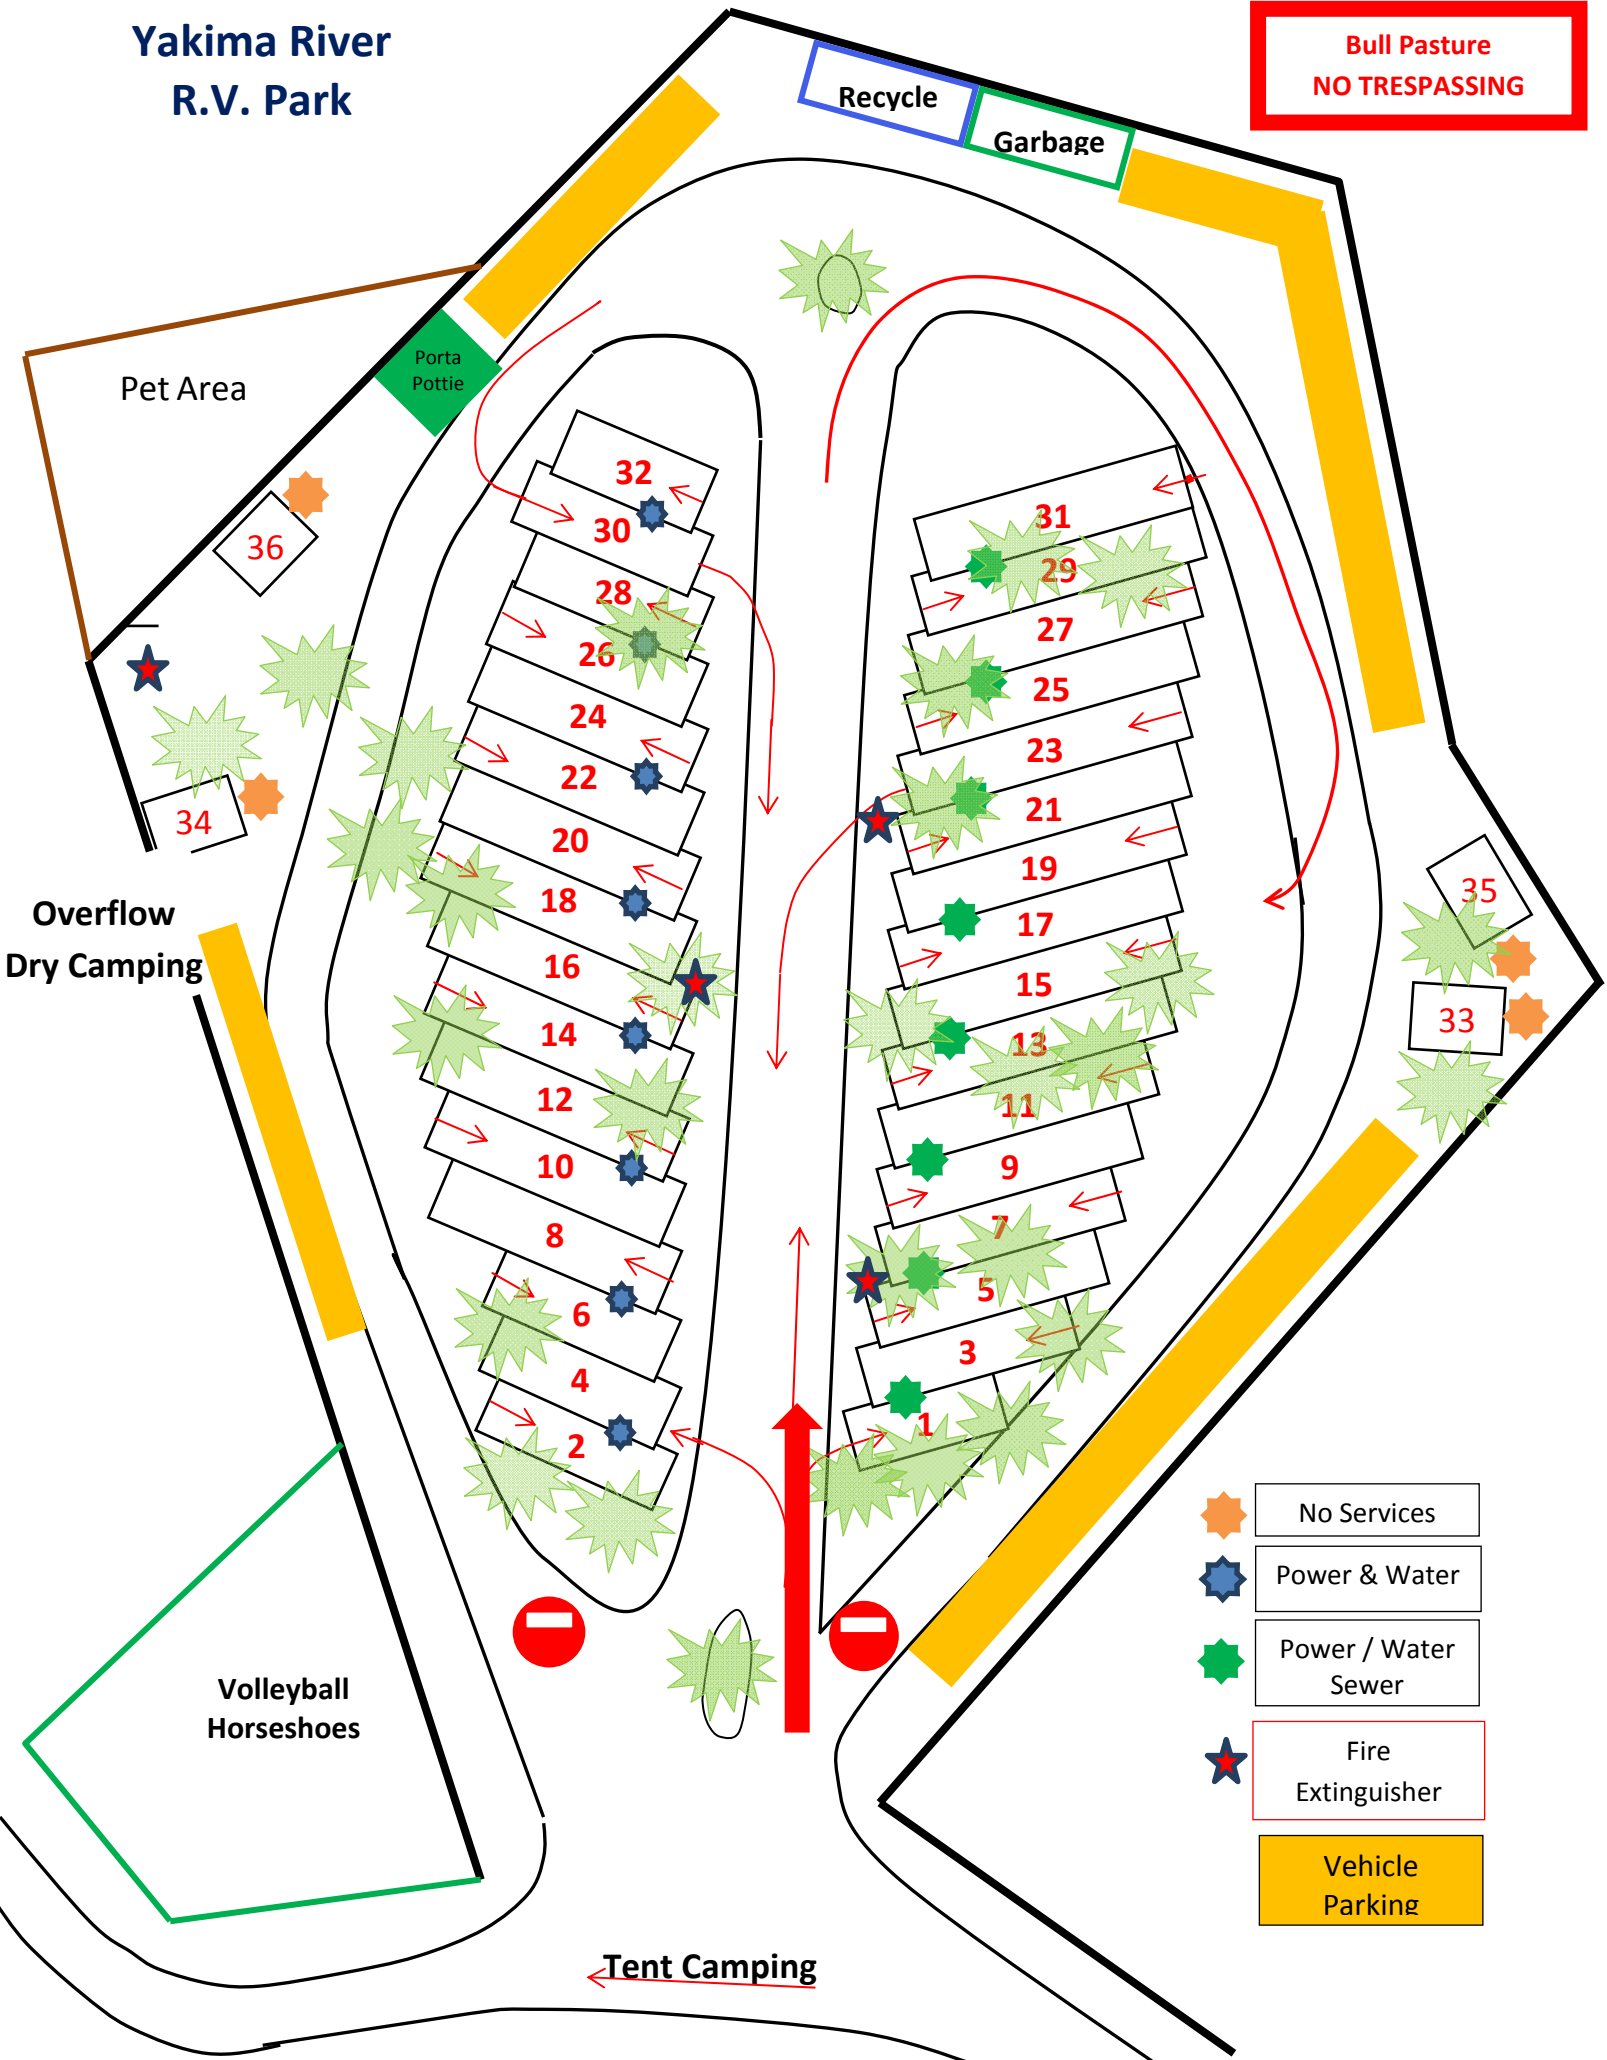

Yakima River R.V. Park

**Bull Pasture
NO TRESPASSING**

-  No Services
-  Power & Water
-  Power / Water Sewer
-  Fire Extinguisher
-  Vehicle Parking

Tent Camping